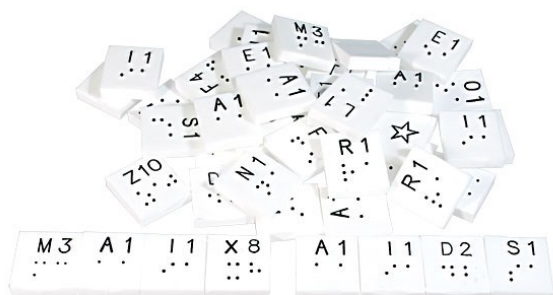

401025

\$15.00

Low Vision Scrabble Tiles

Extra Large letters on standard size plastic scrabble pieces.

401026

\$27.00

Braille Scrabble Tiles

Braille letters on standard size plastic scrabble pieces.

401019

\$3.50

EZ Read Finger-Tip Bingo Card

Large bingo card with larger numbers and sliding windows to mark numbers called.

401020

\$1.50

Low Vision Bingo Card

Larger bingo card for those with low vision.