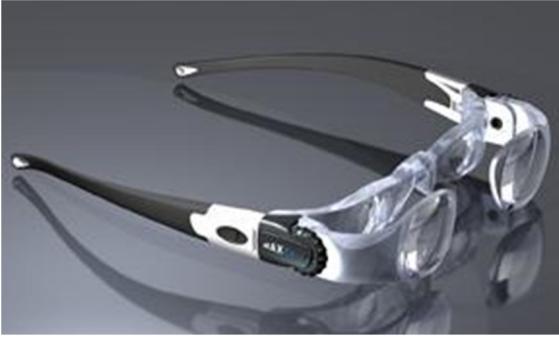

106021

\$57.00

Eschenbach 7x LED Illuminated Magnifier

Quality aspheric lens for easy viewing and LED lighting for bright illumination. Comes with a protective pouch.

106036

\$45.00

Eschenbach 10x LED Illuminated Magnifier

Quality aspheric lens for easy viewing and LED lighting for bright illumination. Comes with a protective pouch.

999999

\$15.00

Stand for Magno Magnifier

Stand only. Product is specific to individual magnifier so please specify magnifier power.

107001

\$145.00

Eschenbach MaxEvent Glasses

For outside use. Designed to view object at least 10 ft away. Magnification 2.1X, each eye adjusts independently.

107002

\$133.00

Eschenbach MaxTV Glasses

Designed to view object at least 10 ft away. Magnification 2.1X, each eye adjusts independently.