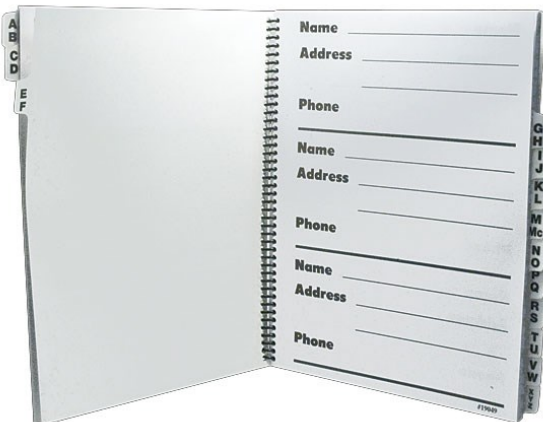

11" x 11 .5" - 3-ring binder for standard Braille paper

103019

\$3.25

Bold Line Note Pad

100 sheets per pad - Measures 5.5" x 8.5", with lines 9/16" apart.

202001

\$18.00

Giant Print Address Ring Binder

The standard-sized ring binder makes it easy to add or delete names and addresses.

202002

\$11.00

Giant Print Address Spiral Binder

This spiral binder is thin and easy to store.

202004

\$7.00

Giant Print Check Register