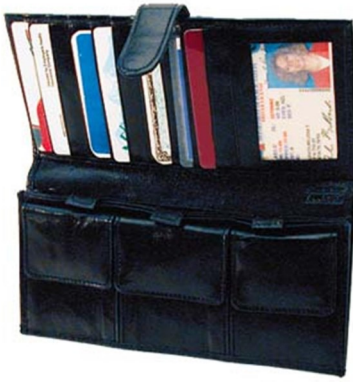

206012

\$6.00

Eyedrop Guide

Holds the eye open and directs the drops for accurate eyedrop application.

206005

\$55.00

Talking Wrist-Mounted Blood Pressure Monitor

Easy-to-Read, Easy-to-Use. Also measures arterial pressure and pulse rate.

206015

\$9.00

Talking Pedometer

Measures distance walked, has optional alarm and music features.

202003

\$12.00

Master Speed Dial Lock

This padlock slides up, down, left and right for one-handed, no-look operation!

202013

\$22.00

Men's Billfold

A traditional men's billfold that offers multiple bill compartments, credit-card compartments, and a zippered pocket.

202014

\$25.00

Money Organizer Wallet

Super organizer wallet offers multiple bill and coin compartments, and many credit card slots. Choice of Black, Red or Brown.